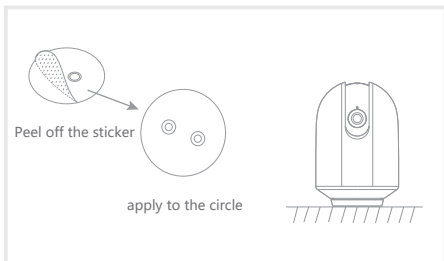

Bracket

Screws

Pin

Adhesive tape

Description

Power	DC 5V±10%
-------	-----------

Status light	<ul style="list-style-type: none">• Solid red light on: the camera is turning on or malfunctional• Blinking red light: awaiting WiFi connection (slowly blinking) connecting the WiFi (quickly blinking)• Blinking blue light: currently connecting• Solid blue light on: the camera runs correctly
--------------	--

Microphone	Captures sound for your video
------------	-------------------------------

SD card slot	Supports local SD Card storage (Max.128GB)
--------------	--

Reset	Press and hold for 5 seconds with pin to reset the camera (if you have modified settings, they will return to factory defaults)
-------	---

- 1 Use the included mounting bracket to fix the camera to a clean surface.

- 2 Or, stick the camera to an inclined surface with the adhesive tape we provided.

Download

CrowPro Alarm is available for both iOS and Android OS. Search the name 'CrowPro Alarm'in App Store or Google Play.