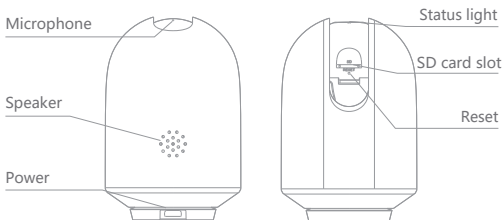

Bracket

Screws

Pin

Adhesive tape

Description

Power	DC 5V±10%
-------	-----------

Status light	<ul style="list-style-type: none">• Solid red light on: the camera is turning on or malfunctional• Blinking red light: awaiting WiFi connection (slowly blinking) connecting the WiFi (quickly blinking)• Blinking blue light: currently connecting• Solid blue light on: the camera runs correctly
--------------	--

Microphone	Captures sound for your video
------------	-------------------------------

SD card slot	Supports local SD Card storage (Max.128GB)
--------------	--

Reset	Press and hold for 5 seconds with pin to reset the camera (if you have modified settings, they will return to factory defaults)
-------	---