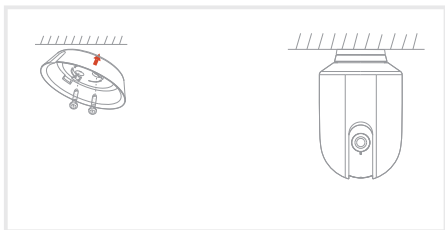

1. 1 Use the included mounting bracket to fix the camera to a clean surface.