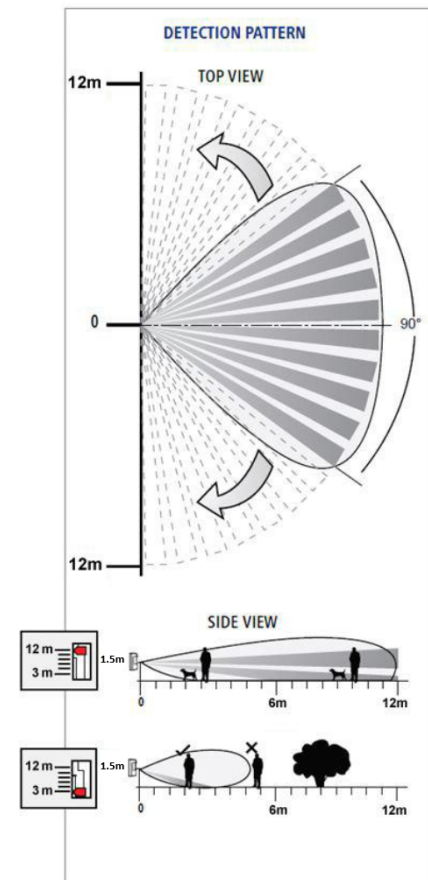

FW2-EDS3000AM

Two Way Wireless Outdoor Double Quad with Antimasking Detector

The FW2-EDS3000AM is a unique two-way wireless outdoor double quad motion detector with active Anti-Mask feature.

The advanced Double PIR Elements provide two detection areas for superior stability

PRODUCT FEATURES

- Dual Quad Element Pyro sensor
- IP55 rated
- Coverage detection pattern of 90° adjustable within 180°
- Heavy duty polycarbonate housing
- Sealed electronics and optics
- Automatic temperature compensation
- User selectable sensitivity levels
- Superior filtering against sun and white light
- Up to 35 kg Pet immunity

DETECTION PATTERN

SPECIFICATION

Detection Method	Double PIR Elements with optional Antimasking feature
Data Protocol	Freewave2 – Unique ID Serial Number (24 bits)
Frequency	868-869MHz / 916-917MHz
Events Transmission	Alarm, Anti-Mask, Tamper, Supervision, Low Bat
Supervision Time	7 min by default (configurable between 1 to 30 minutes)
Range in open space	500m
Battery	4 Batteries 1.5V Type AA LR06 ENERGIZER L91
Battery life	Up to 5 years
Current Consumptions	Standby ~11 μ A Receive mode ~24 mA Transmit mode ~45 mA
Tamper Switch	Front Cover and Wall Removal
Transmit Power	< 14dBm
Temp Compensation	Yes, Dual slop temperature compensation
Alarm Period	2 sec (\pm 0.5sec)
Warm up Period	180 sec (\pm 5sec)
LED Indicator	LED is ON during ALARM and TROUBLE
Operation Temp	-25°C ~ +55°C
Protection Degree	IP 65
Dimensions	200mm x 86mm x 80mm
Weight	500gr.
Part Number	0034710